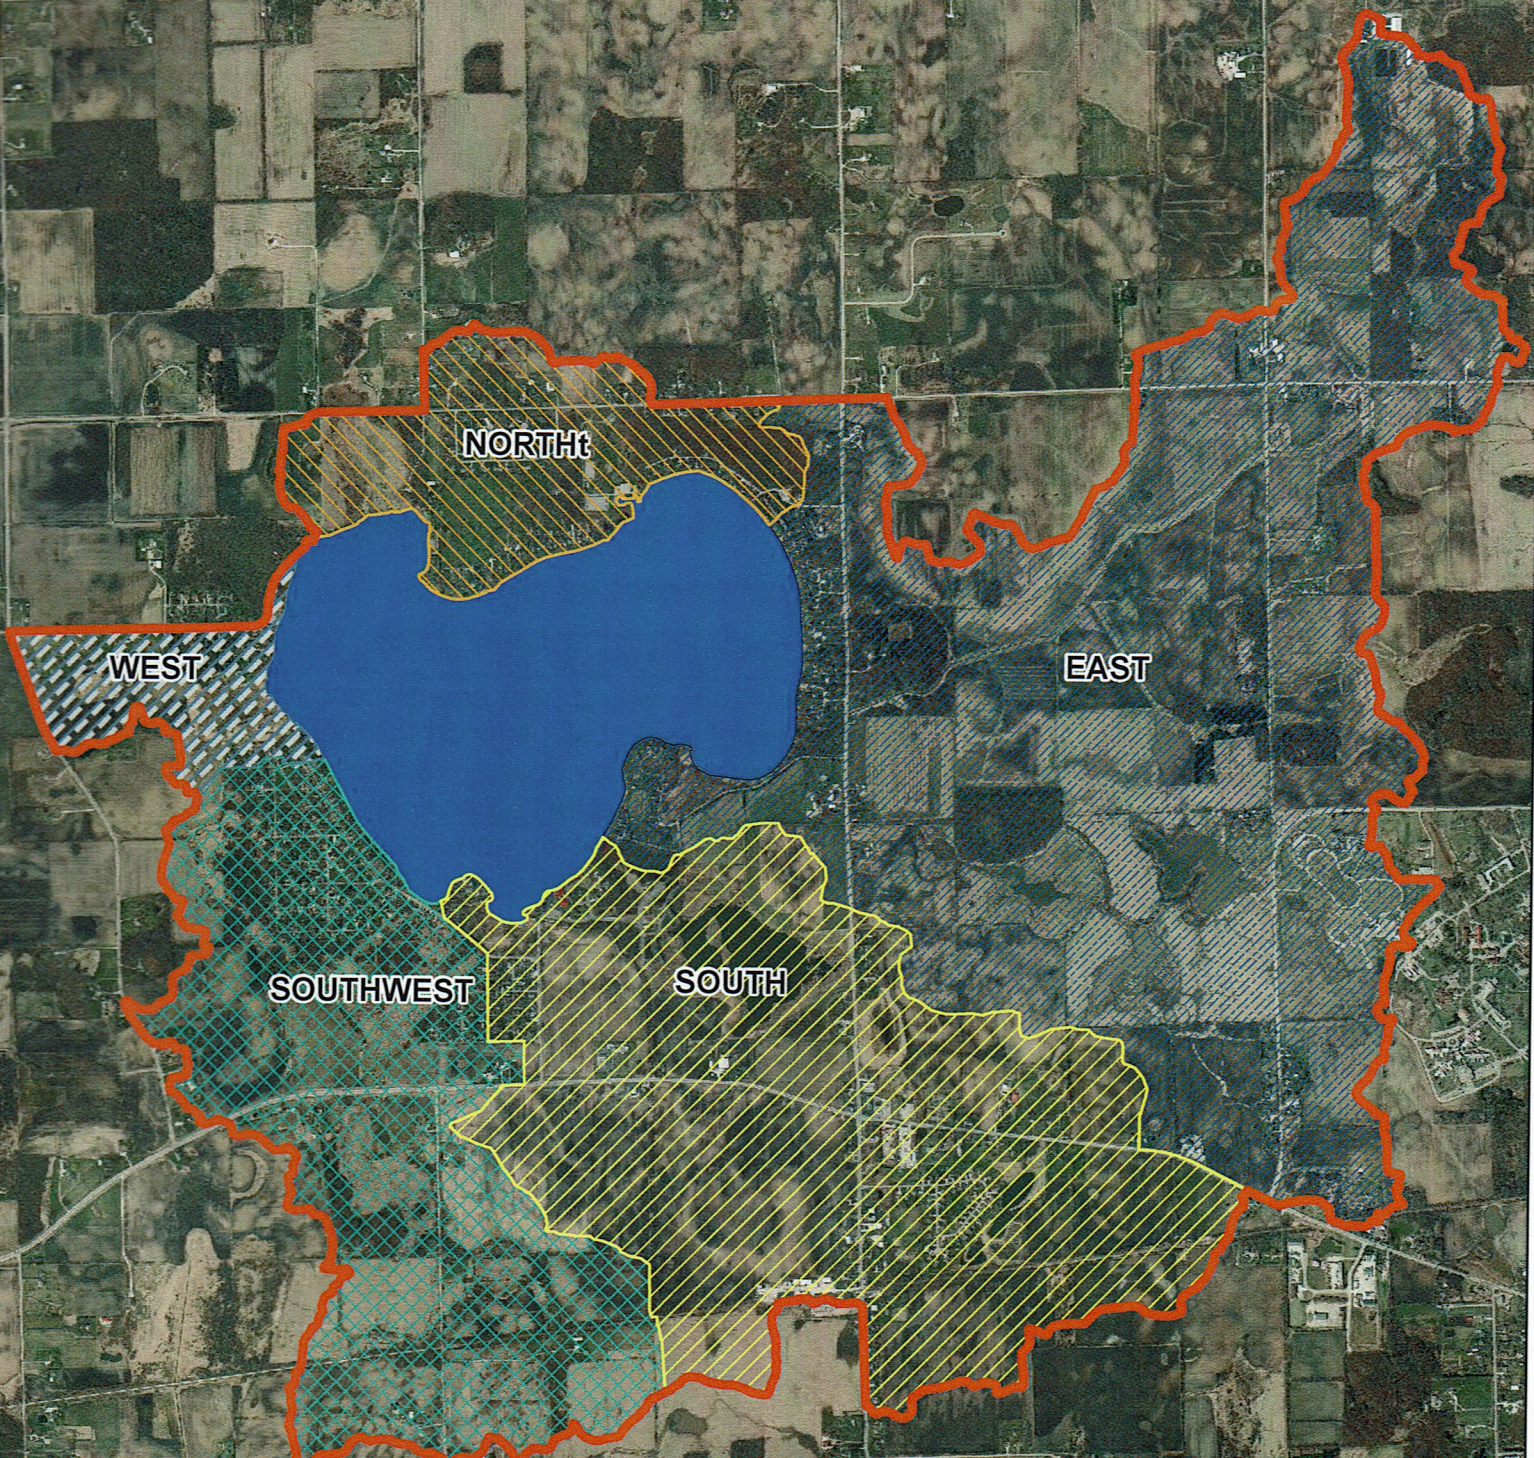

Map 2 Eagle Lake Watershed Sub-Watershed Boundary

Legend

 North	 Southwest
 South	 Watershed Boundary
 East	 Eagle Lake
 West	