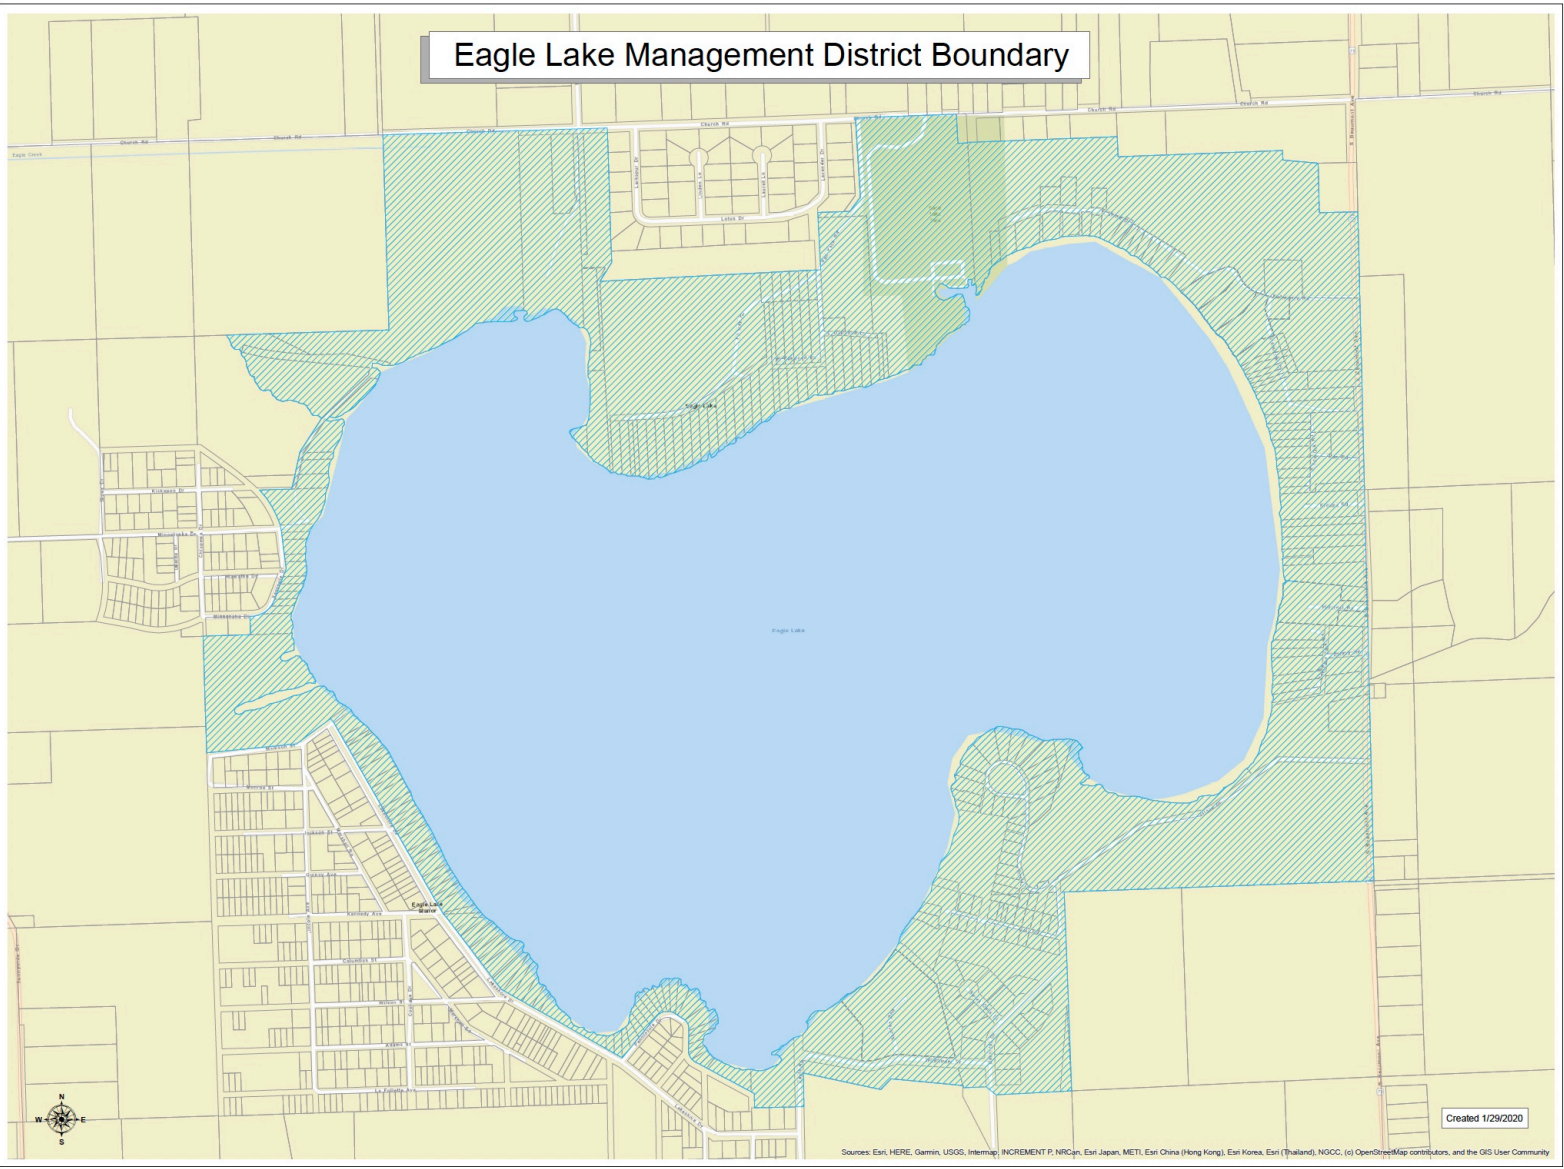

Eagle Lake Management District Boundary

Created 1/29/2020